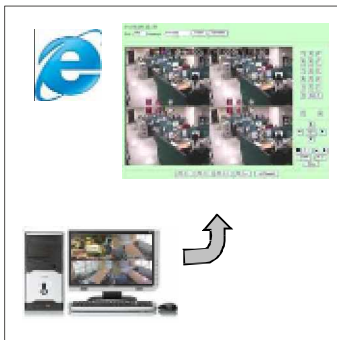

## The intelligent digital surveillance platform

- User friendly remote control via network: Users can enable remote monitoring, recording, playback and control through IE browser and dedicated AP for easy operation.
- Direct VGA output: supports both 3:2 and 16:9 screen in ratio for up to 1280\*1024 resolution.
- Easy backup: flexible to backup files through USB/ Remote site or optional CD-RW/ DVD±RW.
- Multi-layer authentication for maximum security.
- Front panel options for OEM/ODM.
- Triplex operation with MJPEG/MPEG4 compression: high recording quality and fast network connection.
- Unified and intuitive OSD/operation across all models: shorten sales training and user learning.
- Multiple and flexible operation control: by mouse, IR controller and keypad operation.
- S/W upgradable via USB pen drive: enjoy latest features by simply download new S/W from USB pen drive.
- Optional SATA interface hard drive.
- Multi-lingual OSD supports.
- IR extender supports(optional): extending the IR receiver capability.

### Optional front panel for OEM/ODM

S/W upgradable via USB pen drive.

Authentication Management

IE browser supported for remote monitoring / recording / playback / PTZ control(Available Soon!)

IR extender supports(optional):  
IR extender is designed to extend the IR receiver.